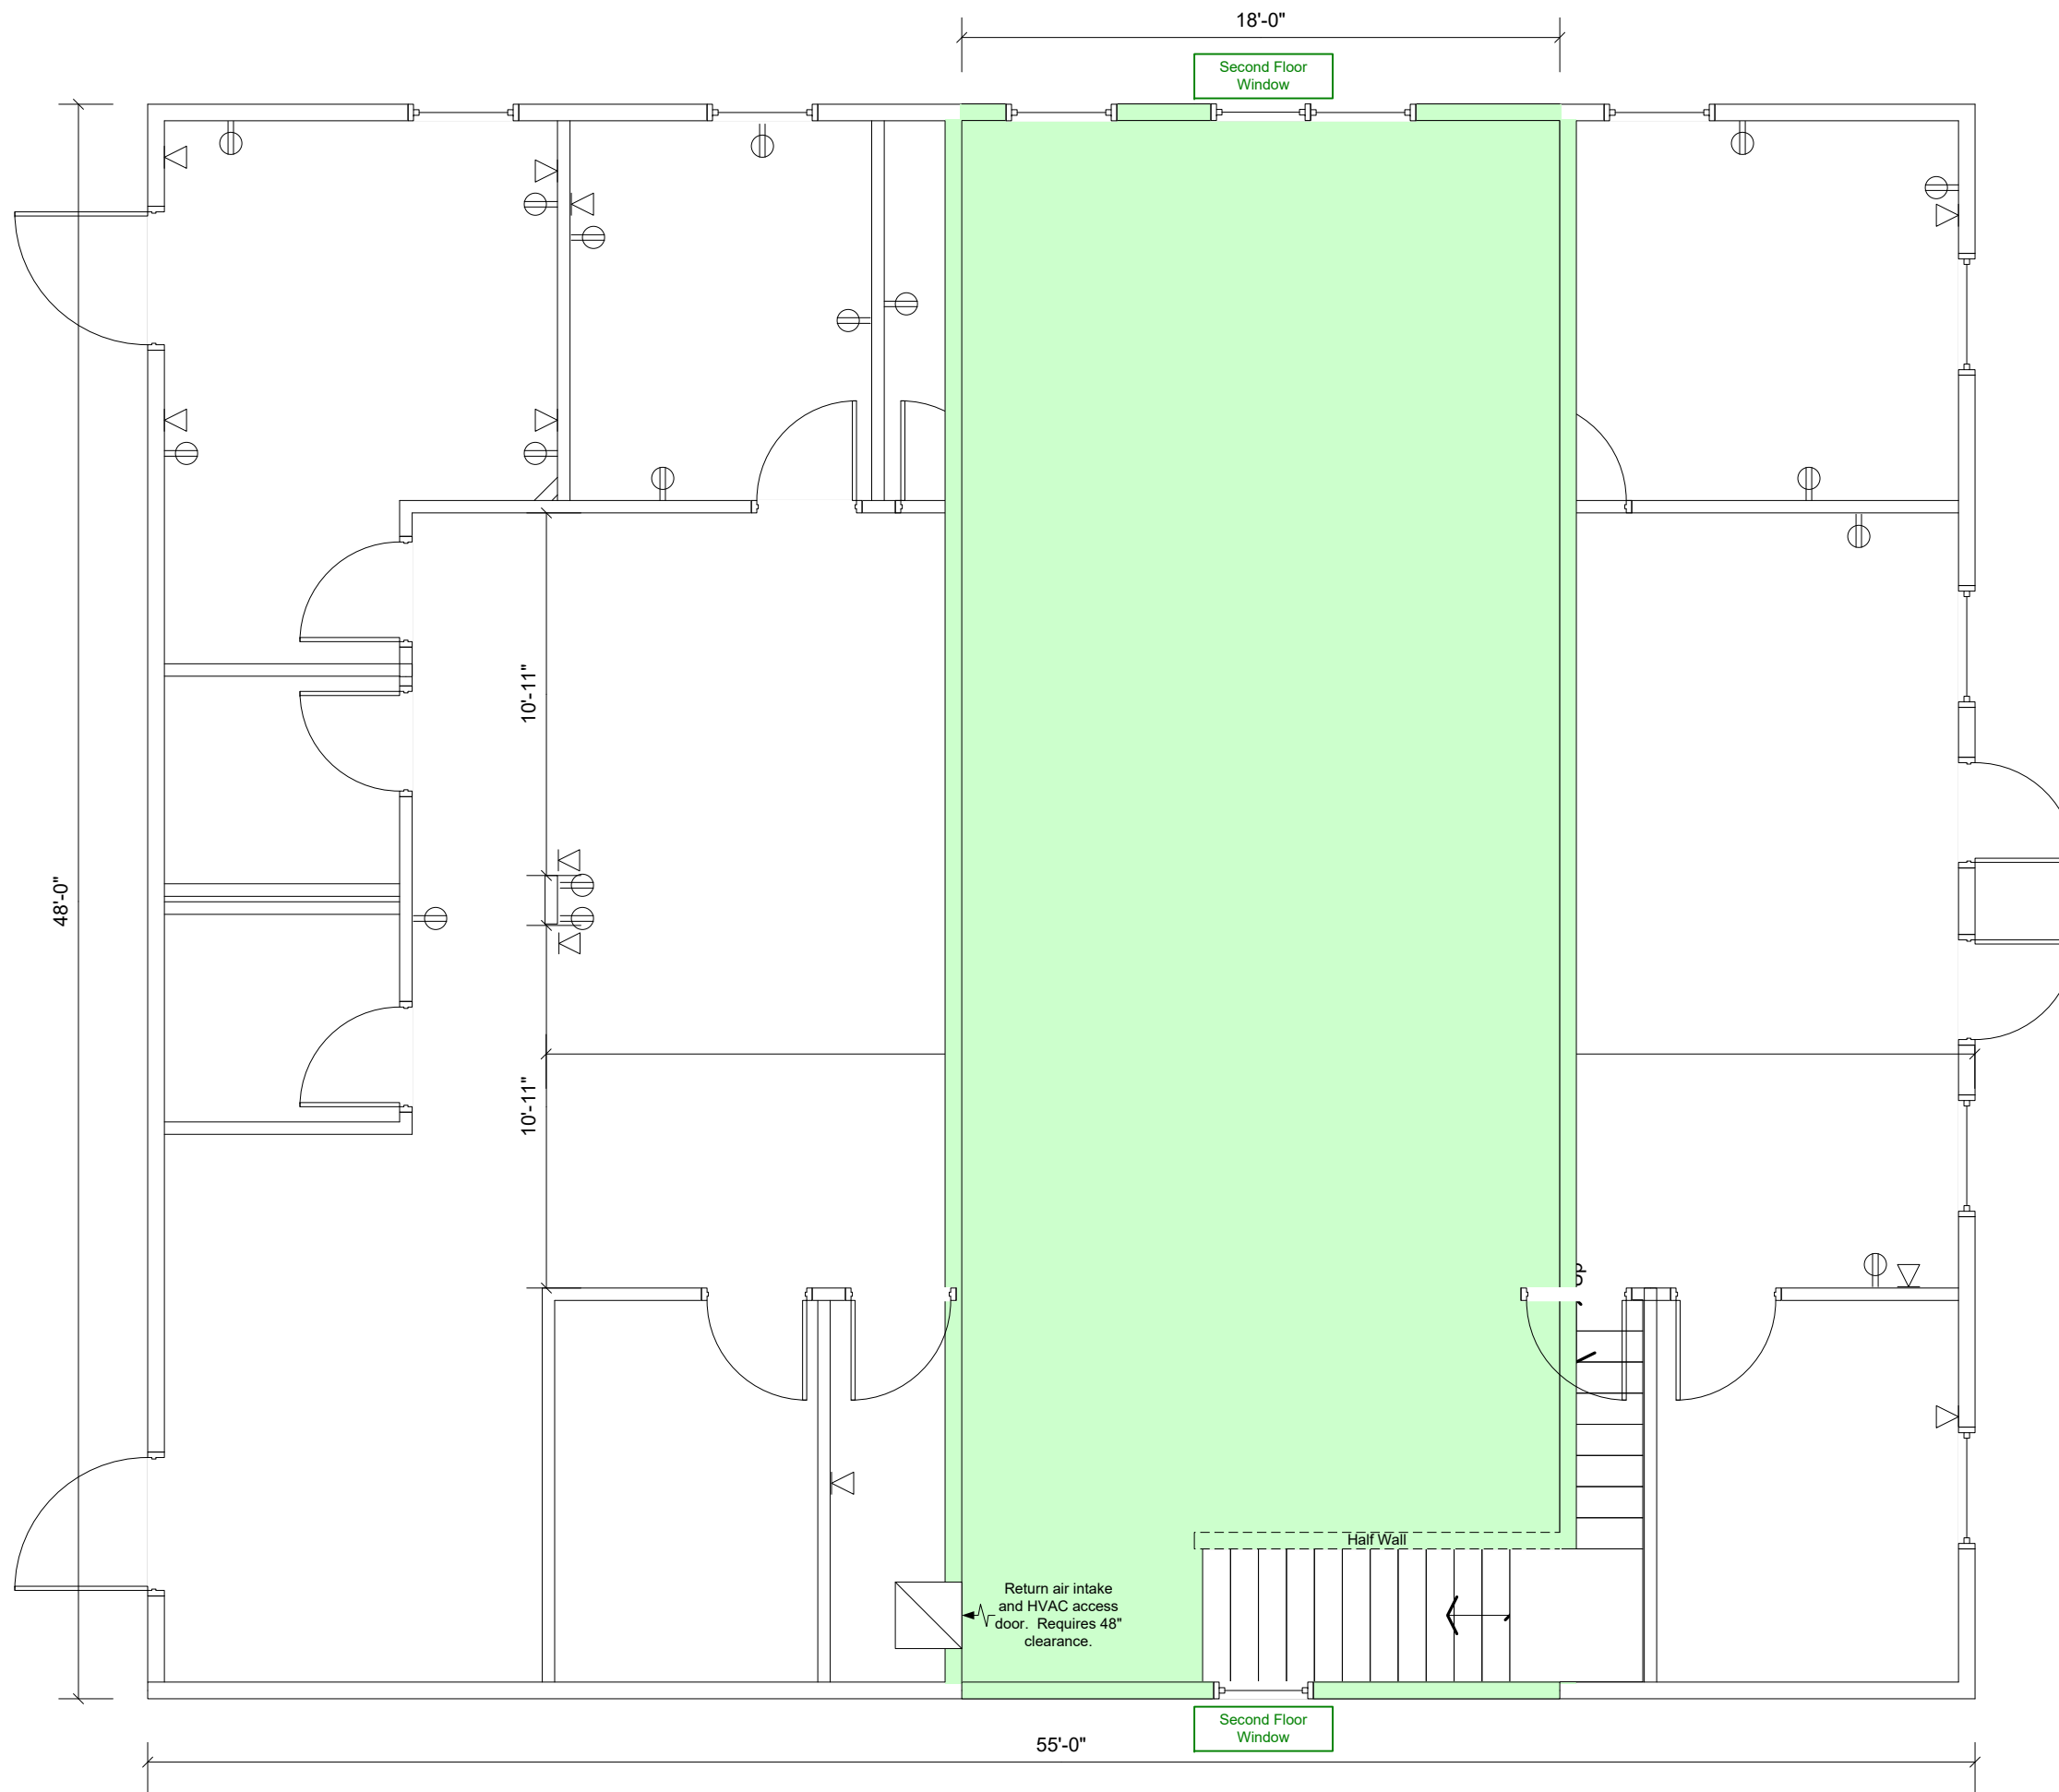

Jeremy Greenamyre

2500 S. 2nd St.
 Leavenworth, KS 66048
 Office: (913) 651-9717
 Mobile: (913) 240-4640
 Jeremy@Greenamyre.com

Jeremy Greenamyre

2500 S. 2nd St.
 Leavenworth, KS 66048
 Office: (913) 651-9717
 Mobile: (913) 240-4640
 Jeremy@Greenamyre.com